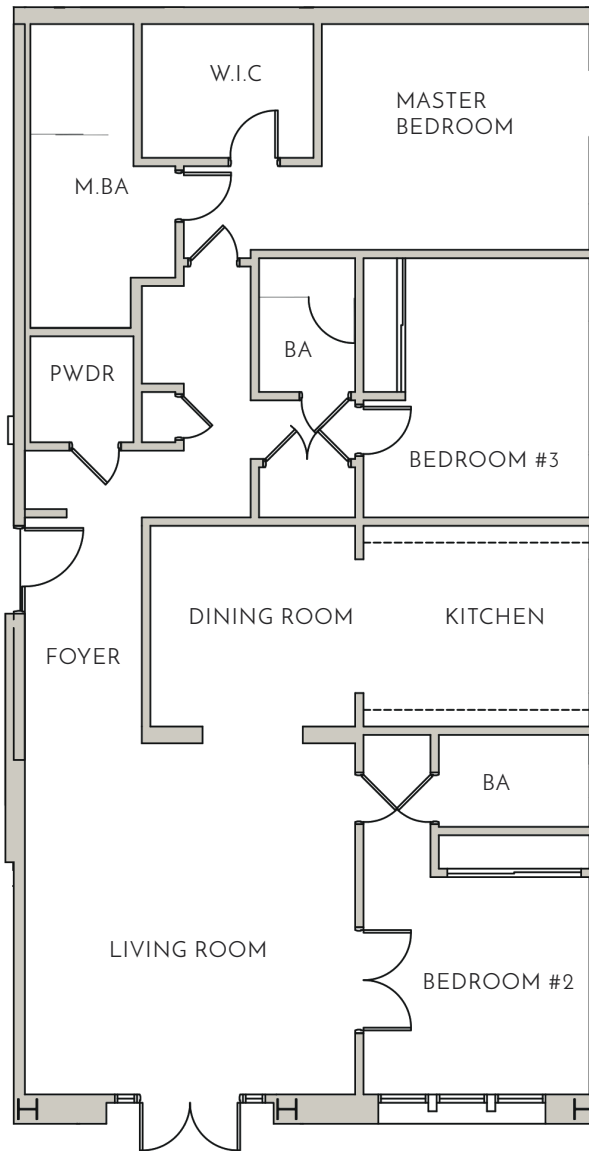

THE COSMOPOLITAN BW

PLAN 1

APPROX. SQ. FT. 2,225

BEDROOMS 3

BATHROOMS 3.5

UNIT NUMBERS 101, 201, 301, 401

UNIT FLOORPLAN

* Actual floor plan layouts and square footages may vary

UNIT LOCATION