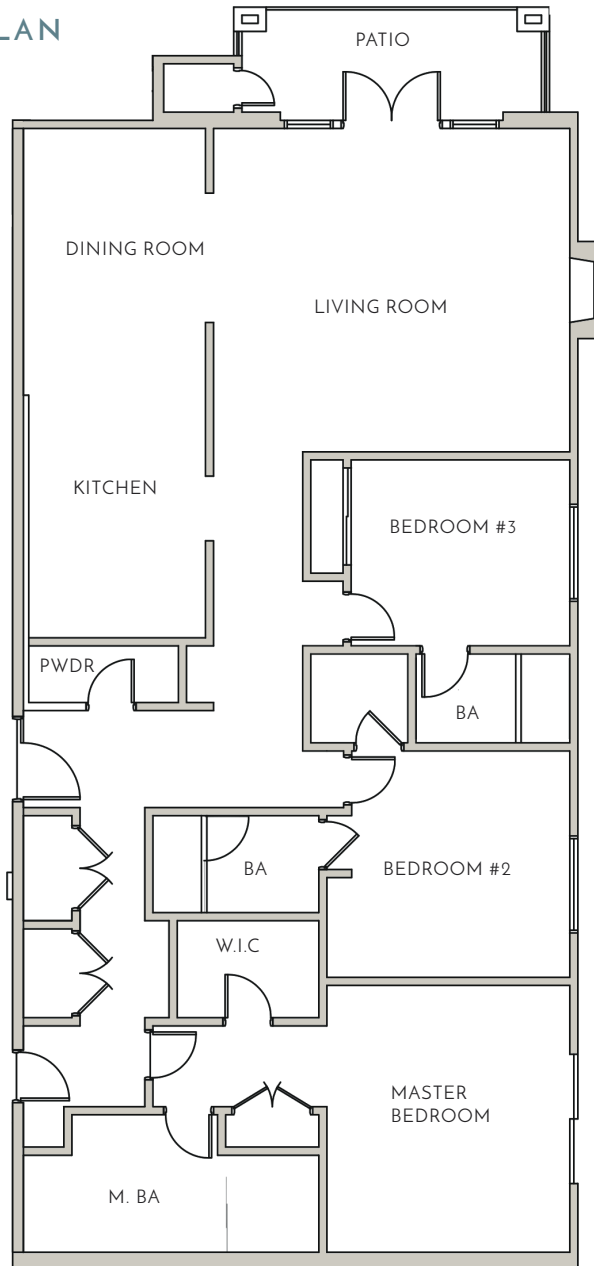

THE COSMOPOLITAN BW

<i>PLAN 10</i>	<i>APPROX. SQ. FT. 2,502</i>	<i>BEDROOMS 3</i>	<i>BATHROOMS 3.5</i>
<i>UNIT NUMBERS 110, 111, 210, 211, 310, 311, 410, 411</i>			

UNIT FLOORPLAN

* Actual floor plan layouts and square footages may vary

UNIT LOCATION