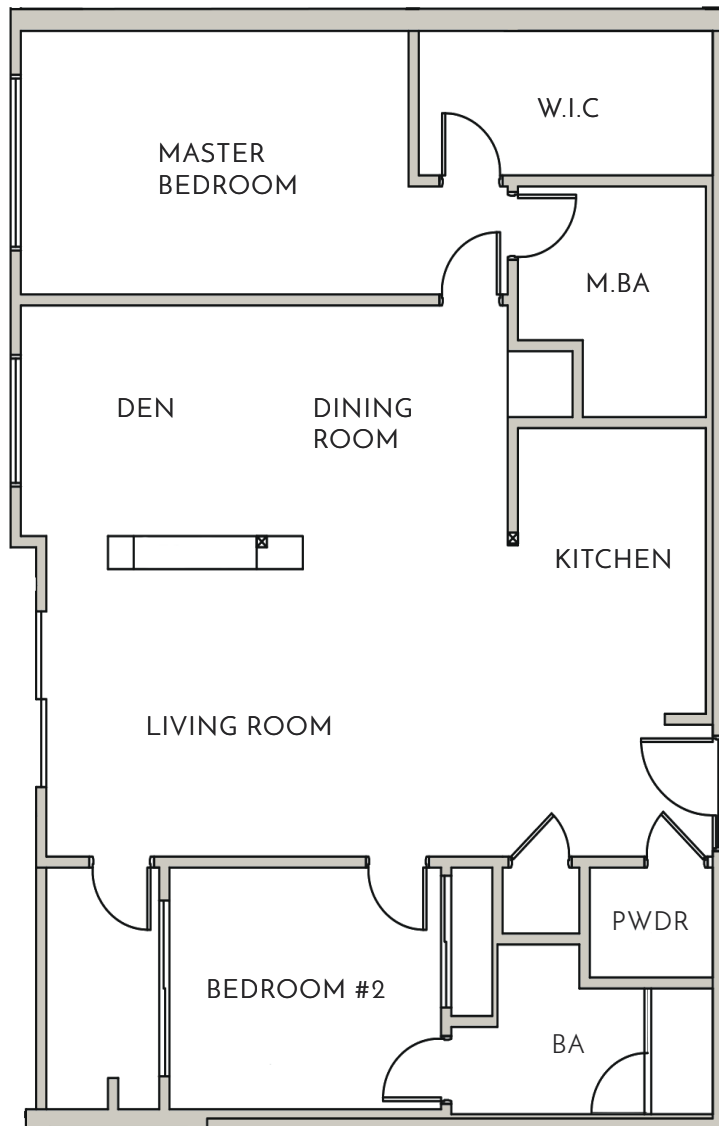

THE COSMOPOLITAN BW

<i>PLAN 2</i>	<i>APPROX. SQ. FT. 1,611</i>	<i>BEDROOMS 2+</i>	<i>BATHROOMS 2.5</i>
<i>UNIT NUMBERS 102, 104, 202, 204, 302, 304, 402, 404</i>			

UNIT FLOORPLAN

* Actual floor plan layouts and square footages may vary

UNIT LOCATION