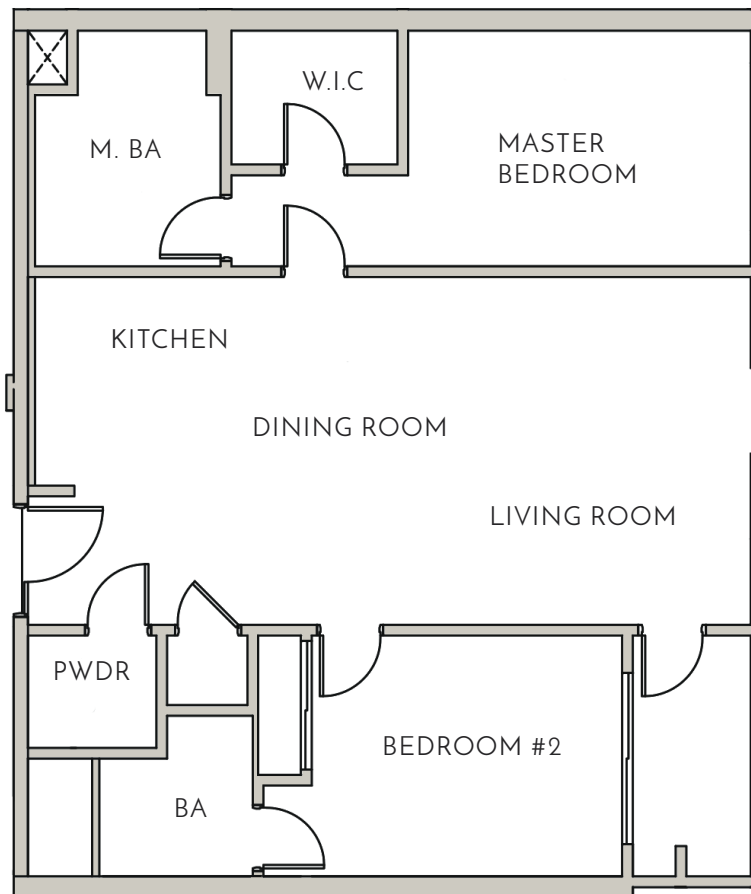

THE COSMOPOLITAN BW

PLAN 3

APPROX. SQ. FT. 1,314

BEDROOMS 2

BATHROOMS 2.5

UNIT NUMBERS 103, 203, 303, 403, 105, 205, 305, 405, 107

UNIT FLOORPLAN

* Actual floor plan layouts and square footages may vary

UNIT LOCATION