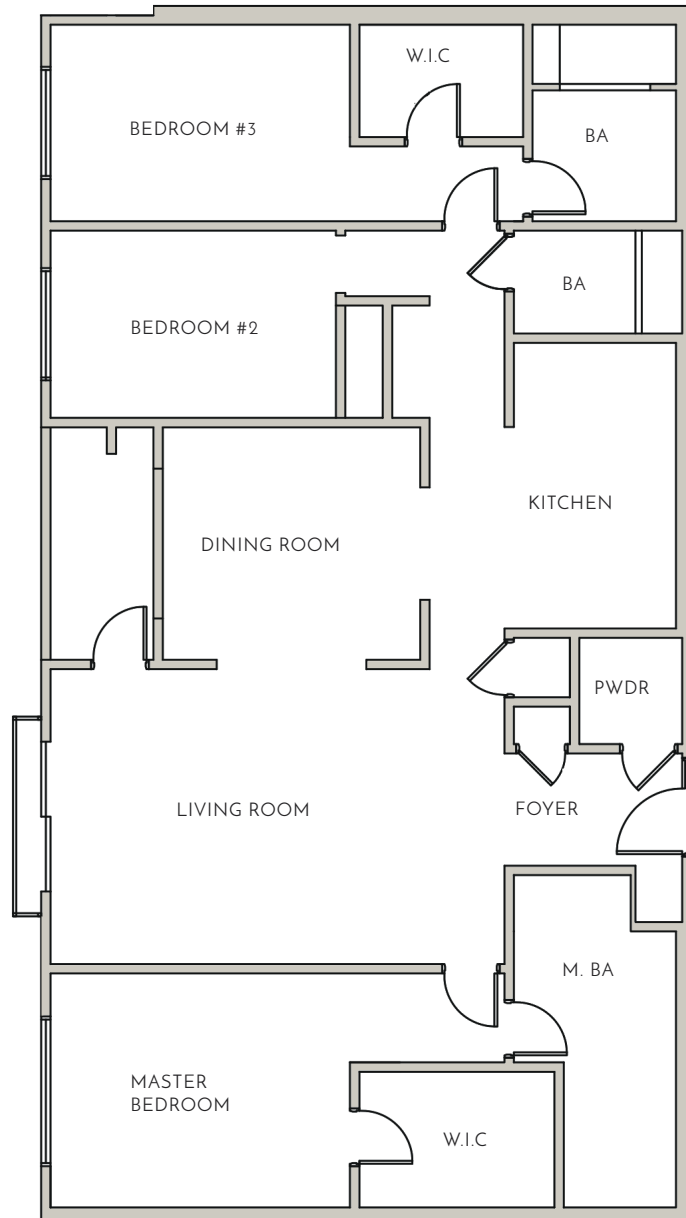

THE COSMOPOLITAN BW

<i>PLAN 6</i>	<i>APPROX. SQ. FT. 2,066</i>	<i>BEDROOMS 3</i>	<i>BATHROOMS 3.5</i>
<i>UNIT NUMBERS 106, 206, 207, 306, 307, 406, 407</i>			

UNIT FLOORPLAN

* Actual floor plan layouts and square footages may vary

UNIT LOCATION