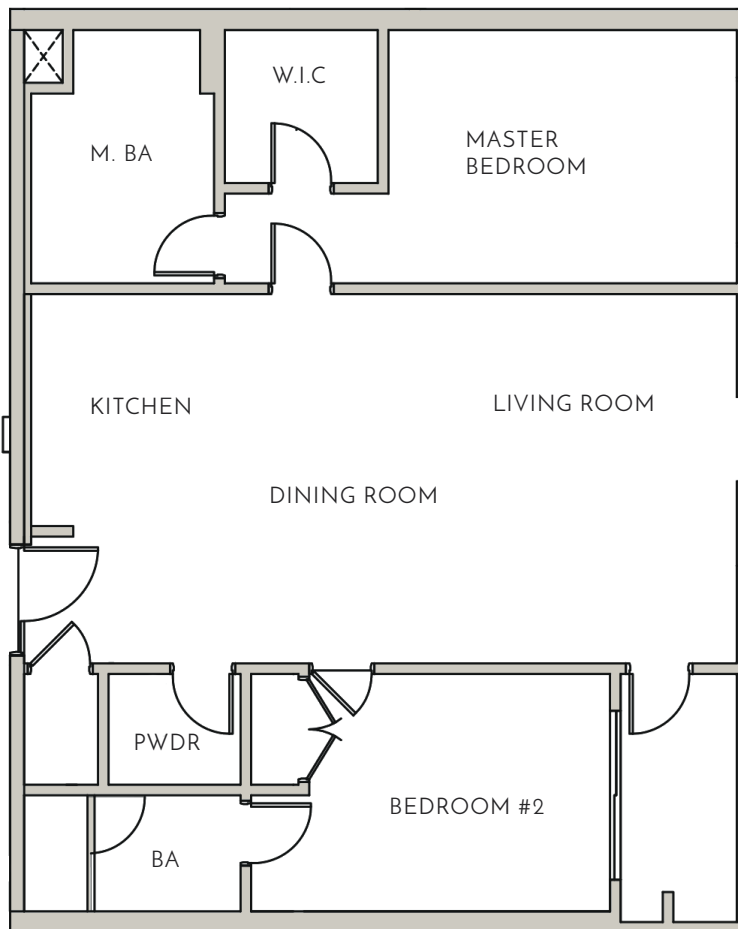

THE COSMOPOLITAN BW

<i>PLAN 8</i>	<i>APPROX. SQ. FT. 1,359</i>	<i>BEDROOMS 2</i>	<i>BATHROOMS 2.5</i>
<i>UNIT NUMBERS 108, 109, 208, 209, 308, 309, 408, 409</i>			

UNIT FLOORPLAN

* Actual floor plan layouts and square footages may vary

UNIT LOCATION